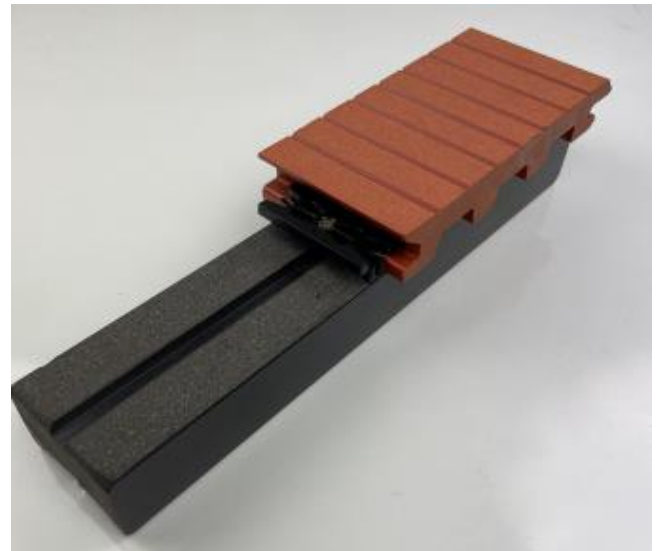

WPC Joist

50x30x2300mm

With high resistance to humidity, composite guarantees high longevity when applied even in the most demanding environment.

XXX.XXX.CPJ.152.30x50x2300mm-BLK