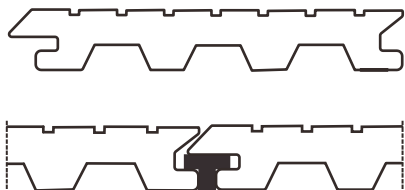

Low traffic

ECO NATURA is a semi-solid profile intended for low traffic. Its fixation system is made through a POM clip, leaving a joint of only 5mm.

Density: 1455 Kg/m³

Width: 144mm

Thickness: 22mm

Length: 2300/3200mm