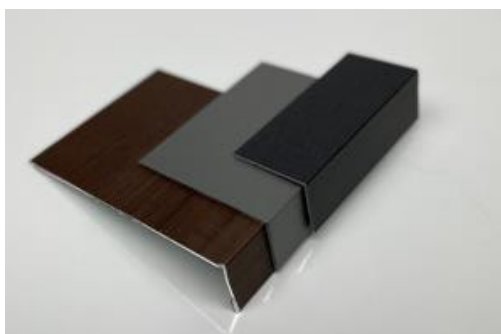

Metal profile

To be used in interior walls

- xxx.xxx.MPF.159.15x85x1000mm-GRA

Aluminium Profile

The corners are easily made using this easy-to-apply profile.

xxx.xxx.ACN.156.35x48x3000mm-ANT	xxx.xxx.ACN.156.35x48x3000mm-MBW
xxx.xxx.ACN.157.35x90x3000mm-ANT	xxx.xxx.ACN.157.35x90x3000mm-MBW
xxx.xxx.ACN.158.35x150x3000mm-ANT	xxx.xxx.ACN.158.35x150x3000mm-MBW
xxx.xxx.ACN.156.35x48x3000mm-VLC	xxx.xxx.ACN.156.35x48x3000mm-BRZ
xxx.xxx.ACN.157.35x90x3000mm-VLC	xxx.xxx.ACN.157.35x90x3000mm-BRZ
xxx.xxx.ACN.158.35x150x3000mm-VLC	xxx.xxx.ACN.158.35x150x3000mm-BRZ
xxx.xxx.ACN.156.35x48x3000mm-CHO	xxx.xxx.ACN.156.35x48x3000mm-CML
xxx.xxx.ACN.157.35x90x3000mm-CHO	xxx.xxx.ACN.157.35x90x3000mm-CML
xxx.xxx.ACN.158.35x150x3000mm-CHO	xxx.xxx.ACN.158.35x150x3000mm-CML