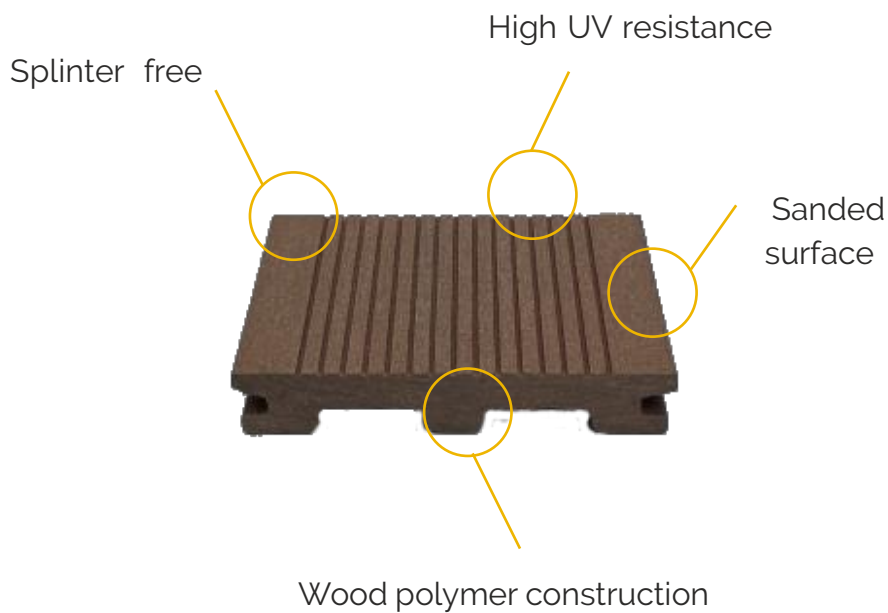

Color: Bronze

XXX.XXX.NAT.146.22x135x2300mm-BRZ
XXX.XXX.NAT.146.22x135x3200mm-BRZ

Color: Camel

XXX.XXX.NAT.146.22x135x2300mm-CML
XXX.XXX.NAT.146.22x135x3200mm-CML

Top quality and design

ECO TEC 120

Low traffic

ECO TEC is a semi-solid profile intended for low traffic. Its fixation system is made through a POM clip, leaving a joint of only 5mm.

Density: 1455 Kg/m³

Width: 120mm

Thickness: 20mm

Length: 2300/3200mm

Profile

Fixing

ADVANTAGES

- High UV resistance
- Fire class Bfl – S1
- Sliding class 3
- Low maintenance
- FSC® certified

ECO TEC is a semi-solid profile intended for low traffic. Its fixation system is made through a POM clip, leaving a joint of only 5mm.