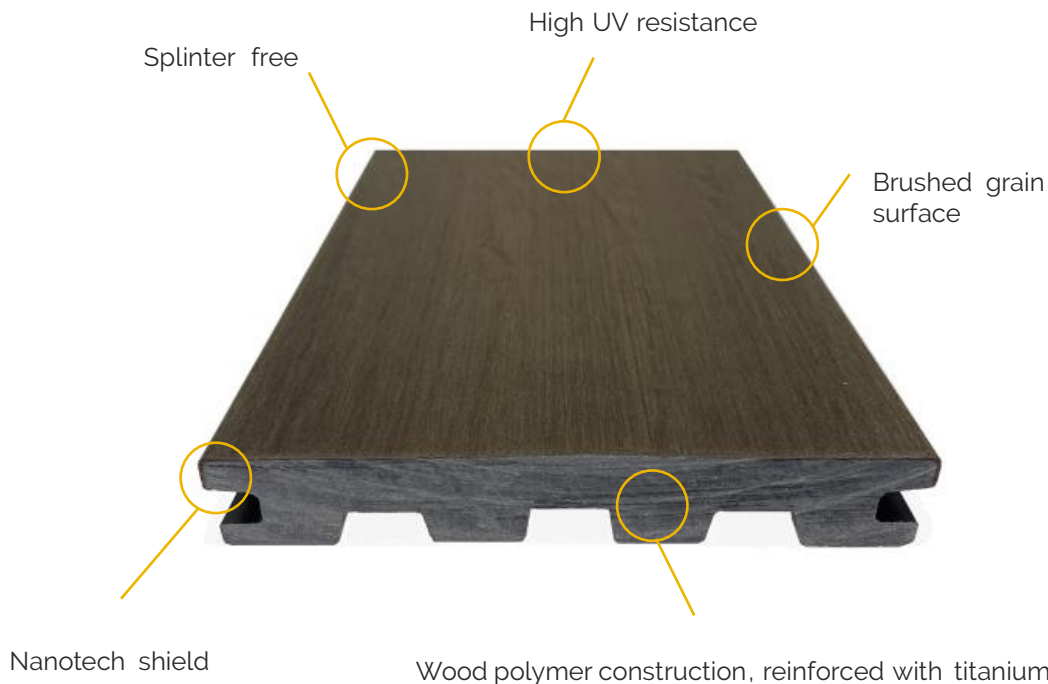

Premium quality and design

ECO PRIME

High traffic

TIMBERDEX's revolutionary ECO Prime range guarantees you the ultimate wood look and feel, with top quality and high longevity due to its **Nanotech Shield**.

Width: 150mm
Thickness: 24mm
Length: 2300/3200mm

Fixing

Stair Nosing and Edge Board

ADVANTAGES

- High resistance to scratches and stains
- HDM Core
- High UV resistance
- Fire class Bfl – S1
- Low water absorption
- Low maintenance
- Sliding class 3
- FSC® certified

This is a new technology in which the core of the deck is made of HDM (high density mineral WPC core), and the outside is made of a modified polymer (Nanotech Shield).

Using nano technology, it is possible to obtain a material with low porosity, high resistance to stains and with an unparalleled appearance.

ECO Prime is a solid profile intended for high traffic. Its fixation system is made through a POM clip, leaving a joint of only 5mm.