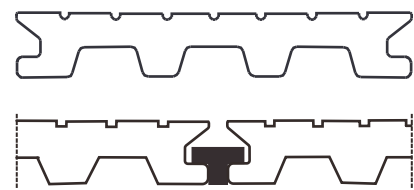

Low traffic

ECO NATURA is a semi-solid profile intended for low traffic. Its fixation system is made through a POM clip, leaving a joint of only 5mm.

Density: 1455 Kg/m³

Width: 144mm

Thickness: 22mm

Length: 2300/3200mm