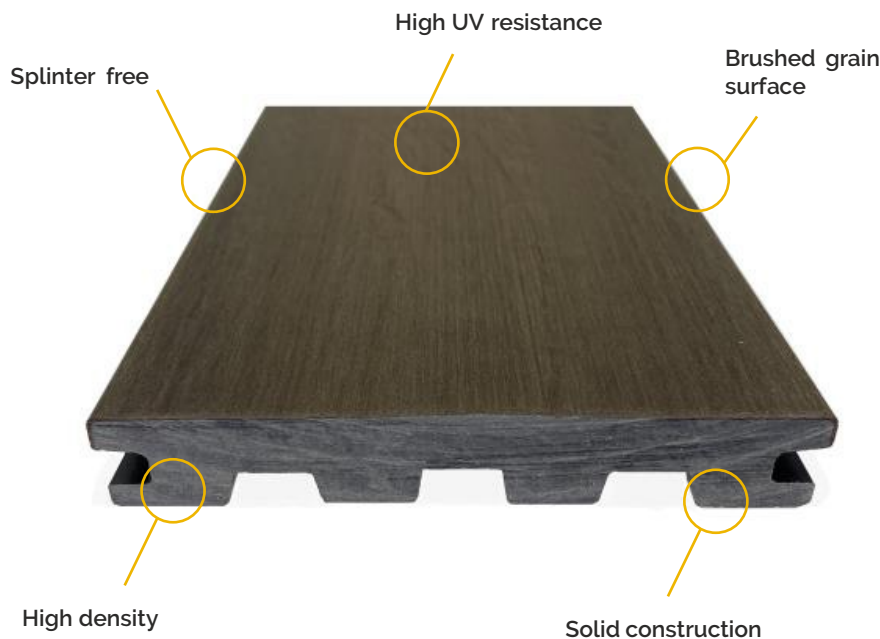

Why working with us

TIMBERDEX sustainability

Supporting responsible forestry

The mark of responsible forestry

Search for our FSC® certified products

Our deck is made from certified wood fiber and virgin polymer, so the result is denser, harder and heavier than wood alone. This means that there is no danger of splinters and it is anti-slip even when wet. With no health and safety issues, this makes it ideally suited to use not only at private residences but also in commercial and public areas.

Composite planks look like wood and they can be worked like wood.

WHY OUR COMPOSITE?

Our innovative top quality industrial process allowed us to create boards that do not rot or warp and is virtually maintenance-free.

Our design and production are fully european and our team of experts are ready tu support any project you may have.