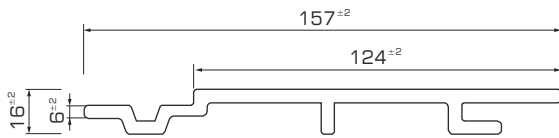

Contemporary Wood Grain with the look and feel of solid timber.

Kit for 1sqm

Boards: 7,7ml

Clip: 5un

Joist: 3ml

FINISHINGS

Grained

Smooth