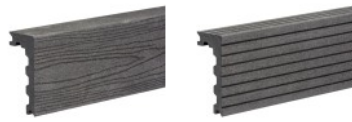

XXX.XXX.SNN.149.22x133x1500mm-ANT
XXX.XXX.SNR.150.22x133x1500mm-ANT

Color: Vulcan